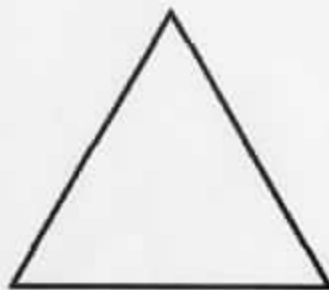

Mungo Makes New Friends

Thistle