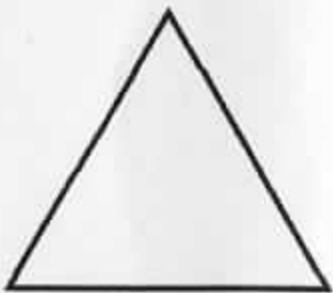

Mungo Makes New Friends

Thistle