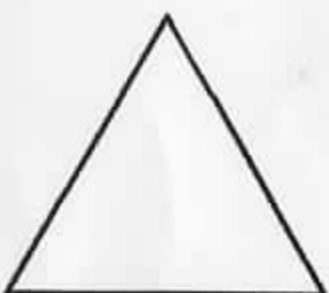

Mungo Makes New Friends

Thistle