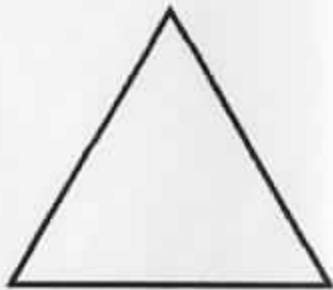

Mungo Makes New Friends

Thistle